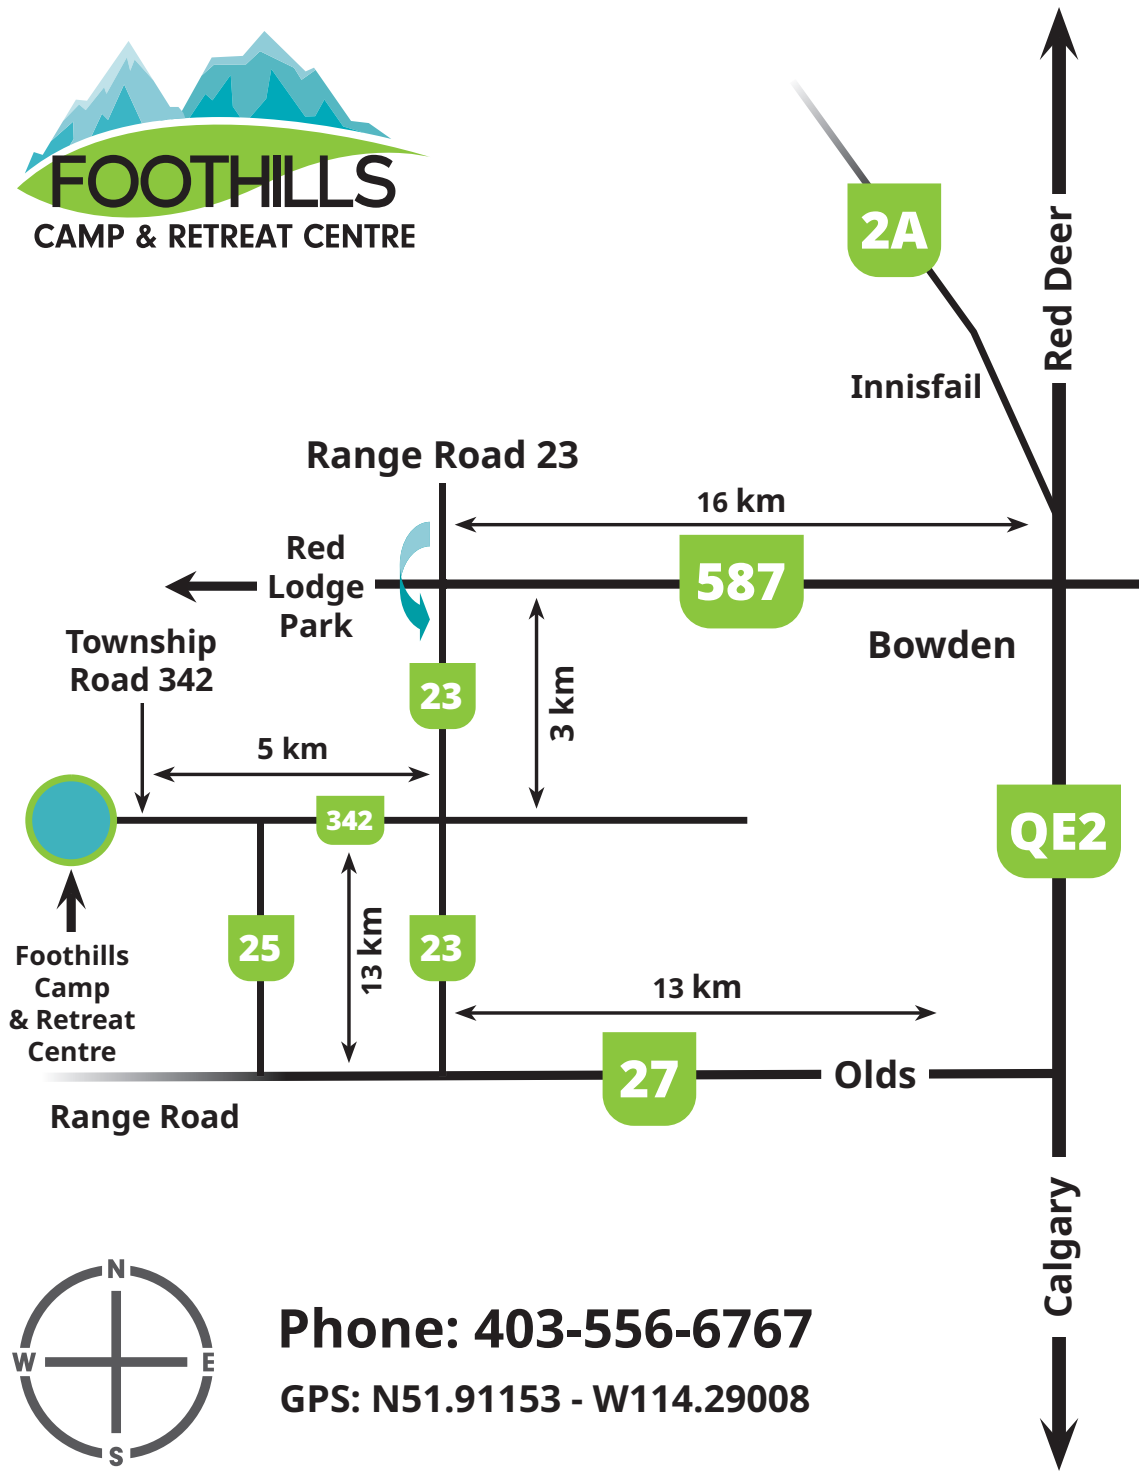

FOOTHILLS CAMP DIRECTIONS

Phone: 403-556-6767

GPS: N51.91153 - W114.29008