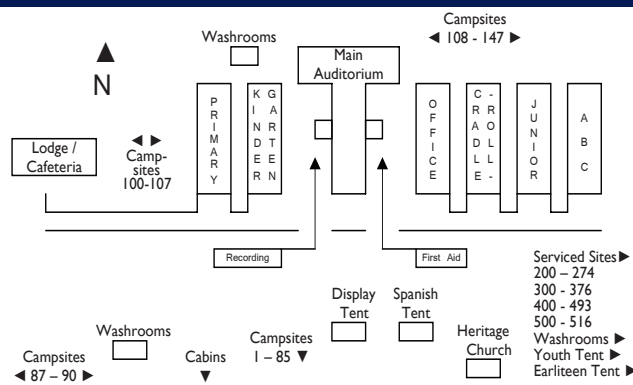

Behold the Lamb (2012 Theme Song)

Behold the Lamb, Behold the Lamb,
Slain from the foundation
of the world.
For sinners crucified,
O holy sacrifice,
Behold the Lamb of God,
Behold the Lamb.
Text and music by Dottie Rambo

MEAL SERVICE

Ages 0-3 Free
Ages 4-11
Breakfast & Supper $5.00
Noon Meal $7.00
Ages 12+
Breakfast & Supper $8.00
Noon Meal $10.00

ADVENTIST BOOK CENTRE

Open 8 AM - 7 PM Daily
(except Sabbaths)
AND
after the evening meeting and
Sabbaths after sunset until 11 PM

FOOTHILLS CAMP MAP

Opening Meeting: Friday, July 13, 7:00 p.m. - Ken Wiebe

TIME	Sabbath July 14	Sunday July 15	Monday July 16	Tuesday July 17	Wednesday July 18	Thursday July 19	Friday July 20	Sabbath July 21
7:00 - 7:30	Joseph Augustin	Mamawi Atosketan	Andrew Butler	CHCS	Sylvan Meadows	Woodlands	CAA	Matthew Piersanti
7:30 - 8:15								
9:00 - 10:15	9:00-10:30 Sabbath School	9:00-10:00 Share the Word 10:00 ABC Setup	Pavel Goia	Pavel Goia	Pavel Goia	Pavel Goia	Pavel Goia	9:00 - 10:30 Sabbath School
10:30 - 12:00	10:45 - 12:00 Mike Tucker	10:30-12:15 ABC Sale Kid's Health Expo	Bruce Boyd, Phil Brewer, Monica Stothers, Mike and Gayle Tucker, Ole Unruh					10:45 - 12:00 Jonathan Henderson
12:15 - 1:00								
1:00 - 2:00								
2:15 - 3:30	3:00-5:00 Concert in the Park	2:00-4:00 Family Fun Time		2:15-3:30 Gordon Botting	2:15-3:30 Gordon Botting	2:15-3:30 Gordon Botting	2:15-3:30 Mark Johnson	3:00-4:00 CUC and PAA
3:45 - 5:15								4:00 - 5:15 Ordination/Commissioning
5:30 - 6:30	Supper	4:00 - 6:00 International Food Fair						
7:00-8:30	Mike Tucker	Mike Tucker	Mike Tucker	Mike Tucker	Mike Tucker	Mike Tucker	Mike Tucker	Jonathan Henderson
8:45-9:15				Mini Concerts				

Please refer to the Today daily newsletter for more information and program changes.

Behold The LAMB

John 1:29

Alberta Camp Meeting
July 13-21, 2012